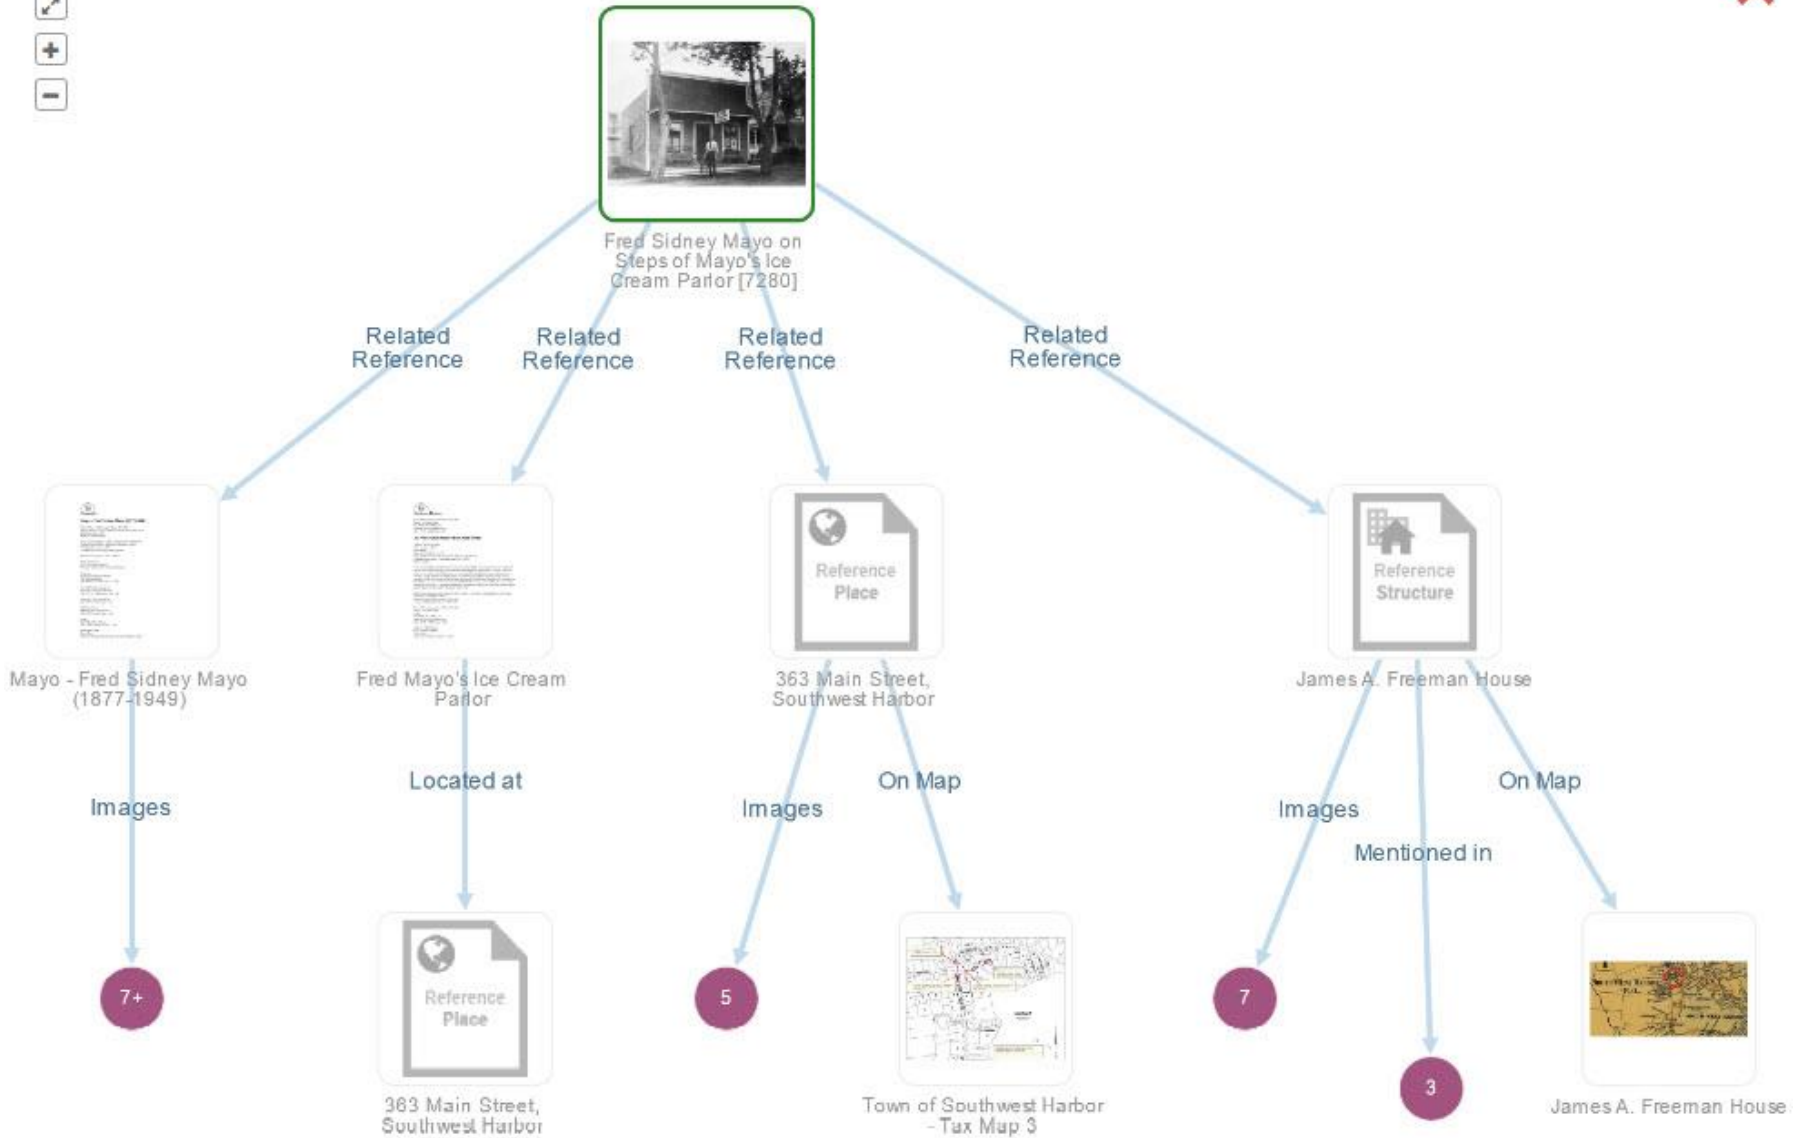

Relationships