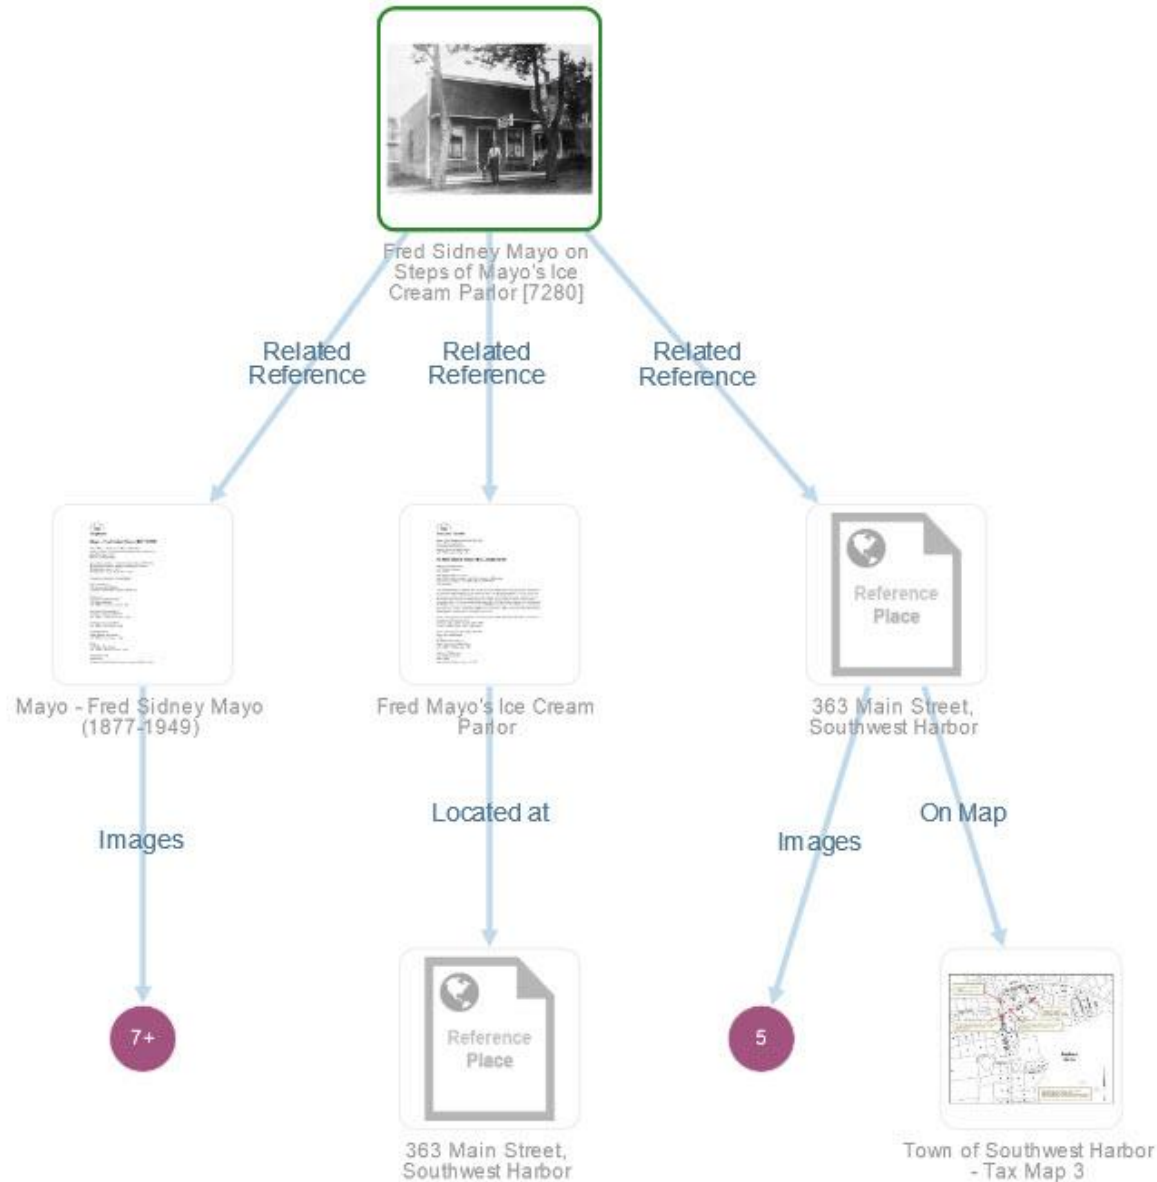

Message *

Please tell us a little about your interest in the image plus anything else you would like to share.

Relationships Visualization

Item 7280

DESCRIPTION: Fred Mayo holding a wooden ice cream bucket. The building at the far right is the James A. Freeman House (the Inn at Southwest Harbor as of 2016).